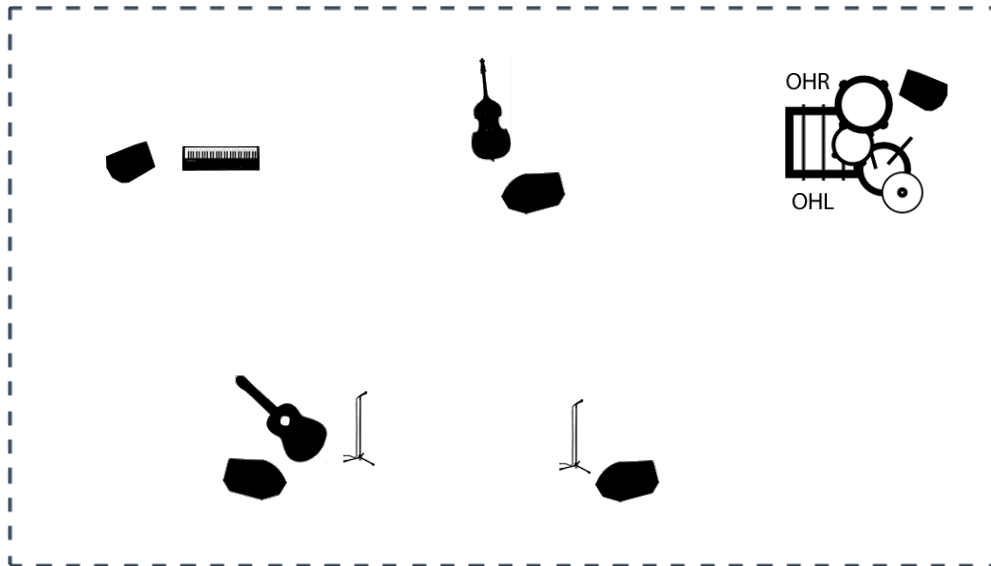

Sinatra & Jobim Project (Electric Piano)

Channels List

#	Instrument	Microphone	Effects (optional)	Artista	Comments
#1	Bass Drum	Shure Beta52			
#2	Snare Drum	Shure SM57			
#3	Hi-hat	AKG C1000			
#4	Tom	Sennheiser E604			
#5	Floor tom	Sennheiser E604			
#6	OHL	AKG C414			
#7	OHR	AKG C414			
#8	Contrabass	DI - Línea			
#9	Keys (L)	DI - Línea		Teclado	
#10	Keys (R)	DI - Línea		Teclado	
#11	Classic Guitar	DI - Línea			
#12	Vocals	Shure SM58		Vaudí Vox	
#13	Vocals	Shure SM58		Antonio Vox	