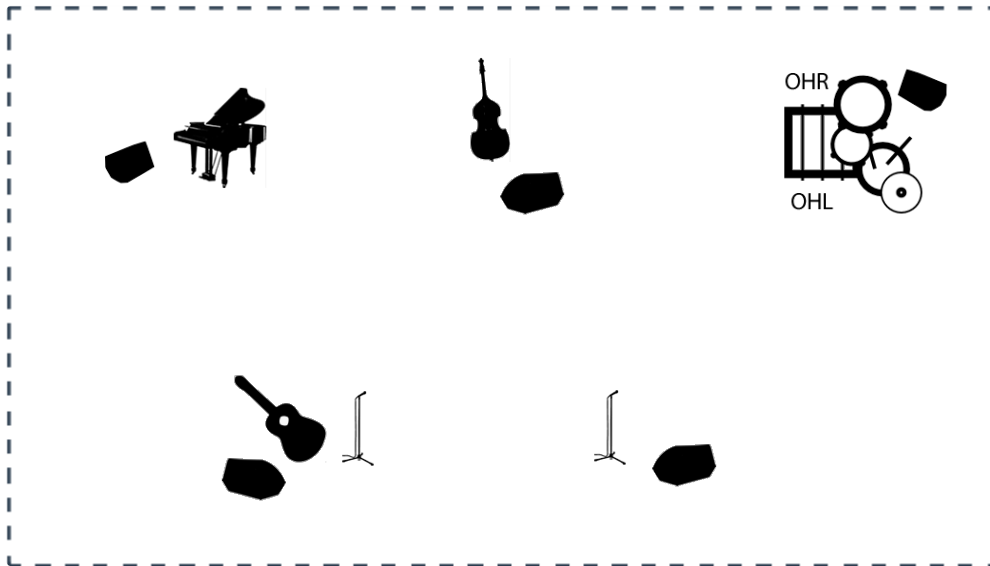

## Channels List

#	Instrument	Microphone	Effects (optional)	Artista	Comments
#1	Bass Drum	Shure Beta52			
#2	Snare Drum	Shure SM57			
#3	Hi-hat	AKG C1000			
#4	Tom	Sennheiser E604			
#5	Floor tom	Sennheiser E604			
#6	OHL	AKG C414			
#7	OHR	AKG C414			
#8	Contrabass	DI - Línea			
#9	Piano	AKG C414			
#10	Piano	AKG C414			
#11	Classic Guitar	DI - Línea			
#12	Vocals	Shure SM58		Vaudí Vox	
#13	Vocals	Shure SM58		Antonio Vox	